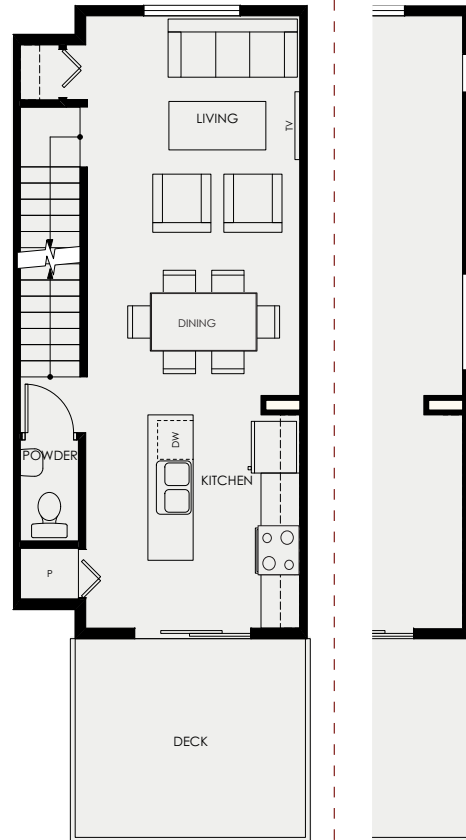

# PLAN C3/ C3E

1047- 1058 SQ.FT. FLOOR AREA

## LEVEL 1

76 SQ.FT. FLOOR AREA

Unit C3E

## LEVEL 2

485- 491 SQ.FT. FLOOR AREA

## LEVEL 3

485 - 491 SQ.FT. FLOOR AREA