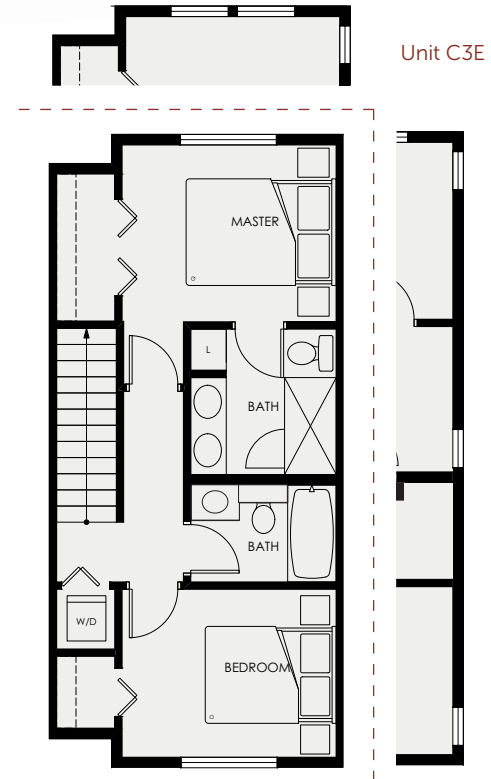

# PLAN C3/ C3E

1047- 1058 SQ.FT. FLOOR AREA

## LEVEL 1

76 SQ.FT. FLOOR AREA

Unit C3E

## LEVEL 2

485- 491 SQ.FT. FLOOR AREA

## LEVEL 3

485 - 491 SQ.FT. FLOOR AREA