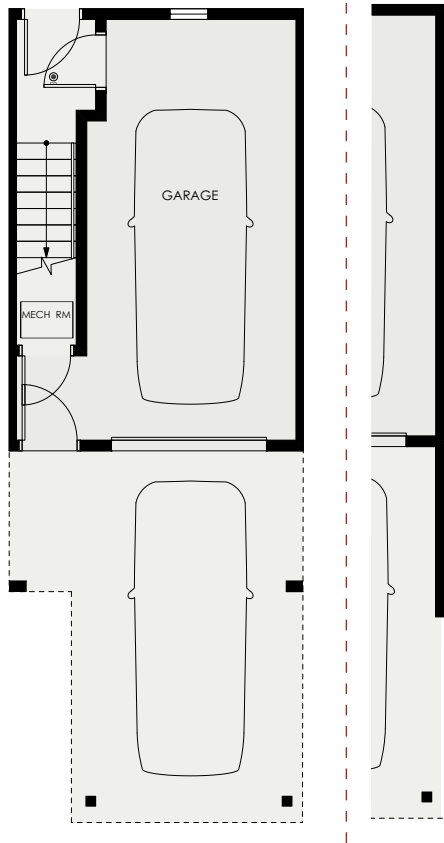

# PLAN C3/ C3E

1047- 1058 SQ.FT. FLOOR AREA

## LEVEL 1

76 SQ.FT. FLOOR AREA

Unit C3E

## LEVEL 2

485- 491 SQ.FT. FLOOR AREA

## LEVEL 3

485 - 491 SQ.FT. FLOOR AREA